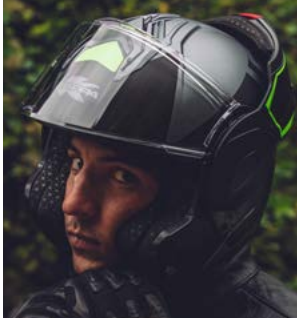

Freedom on two wheels. The flip-back helmet delivers full-face protection with open-air versatility, engineered for all-terrain consistency. Optimized aerodynamics reduce turbulence, while secure locking systems ensure structural integrity at speed. Built to adapt, proven to endure: the KAPPAMOTO standard for riders who demand more safety, comfort and versatility.

HKKV55BB509
MATT BLUE

1956

MODULAR

Libertà e precisione, in ogni momento. La configurazione del casco flip-up integra garantisce ergonomia e stabilità rinforzata della mentoniera, progettato per il commuting urbano e per i lunghi itinerari motociclistici. Canali di ventilazione efficienti e profili antirumore consentono al pilota di mantenere la concentrazione sulla strada. Approccio modulare, soluzioni intelligenti — comfort e stile KAPPAMOTO.

Precision that responds to the moment. The flip-up helmet configuration integrates rapid-access ergonomics with reinforced chin-bar stability, engineered for urban transitions and long-distance motorcycle rides. Efficient airflow channels and noise-reduction profiles allow the rider to focus on the road ahead. Modular approach, smart-driven solutions — the KAPPAMOTO mindset, refined.