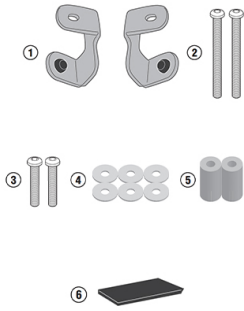

KR5130

Specific rear rack for MONOLOCK® or MONOKEY® top-case

to be combined with the MONOKEY® KM5, KM7, KM8A, KM8B, KM9A or KM9B plate, or with the MONOLOCK® KM5M or KM6M plate / if combined with KM8A, KM8B, KM9A, KM9B it does not allow the assembly of the stop light kit or the remote control device on the case / maximum load allowed 6 kg

5130DTK

Specific screen, transparent 68 x 64,5 cm (H x W)

to be combined with the specific D5130KITK fitting kit

D5130KITK **Specific fitting kit for 5130DTK**

03VKITK **Specific kit to mount the Smart Mount RC KS904B**

it can be mounted on the brake fluid reservoir cover either on the right-hand side or left-hand side