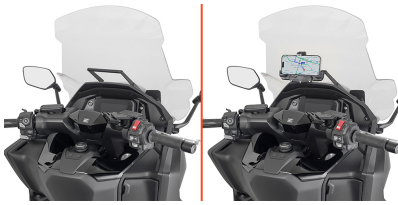

KFB1211

Fairing upper bracket to be mounted behind the windshield to install KS920M, KS920L, KS95KIT and GPS-Smartphone holder

For KS920M, KS920L, KS952B, KS953B, KS954B, KS955B, KS956B, KS957B, KS958B, KS95KIT / diameters 12 mm

01VKITK

Specific kit to mount the Smart Mount RC KS904B