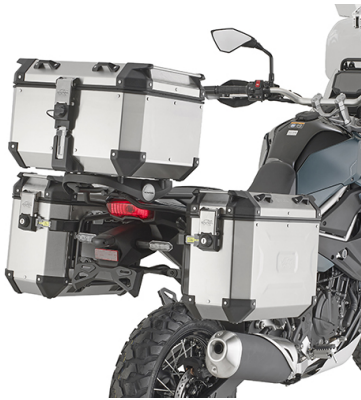

### **KR4139**

#### **Specific rear rack for MONOLOCK® or MONOKEY® top-case**

to be combined with the KM5, KM7, KM8A, KM8B, KM9A, KM9B MONOKEY® plate, or with the KM5M or KM6M MONOLOCK® plate / if combined with KM8A, KM8B, KM9A, KM9B it does not allow the assembly of the stop light kit or the remote control device on the top-case

### **KLO4139MK**

#### **Specific pannier holder PL ONE-FIT for MONOKEY® side-cases or configuration**

18 mm diameter

**KLO4139CAM** Specific pannier holder KL ONE-FIT for MONOKEY® CAM-SIDE configuration

18 mm diameter

**KD4139ST** Specific screen, transparent 46 x 39 cm (H x W)