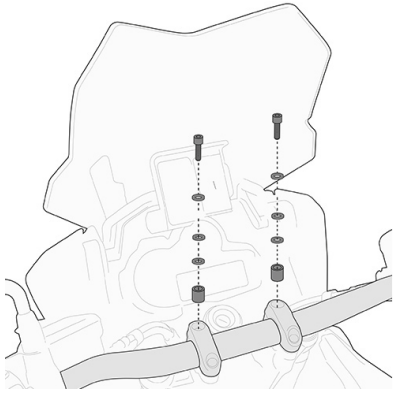

**Specific rapid release holder REMOVE-X for soft side bags**

**140AK**

**Universal transparent screen 35 x 41cm (H x W)**

only available if article AL6407AK is already fitted

**140SK**

**Universal smoked screen 35 x 41 cm (H x W)**

only available if article AL6407AK is already fitted

**KN6410**

**Specific engine guard, black**

25 mm diameter steel tube / we recommend fitting by a qualified mechanic

**KPR6407**

**Stainless steel specific radiator guard black painted**

**05SKITK**

Specific kit to mounting the KS900A Smart Bar